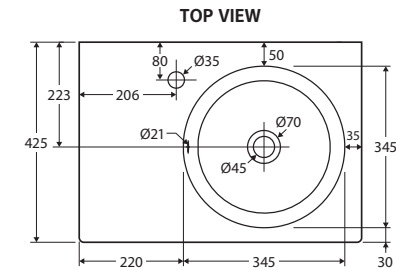

## WALL BASIN, RIGHT BOWL

### Features

- Gloss white finish
- Vitreous china
- Requires 32 mm overflow waste (not included)
- Chrome overflow ring included
- Fill capacity: 5.85L

While we aim to ensure specifications are correct at the time of publication, Fienza reserves the right to make modifications without prior notice. Physical colour may vary from image shown. All measurements are shown in millimetres. For ceramic products, please allow +/- 10 mm tolerance for manufacturing variance. Always use physical product measurements for mark-ups and roughing-in as the technical drawing may differ from actual product received.