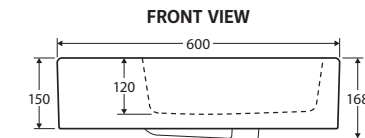

### Features

- Gloss white finish
- Vitreous china
- Requires 32 mm overflow waste (not included)
- Chrome overflow ring included
- Fill capacity: 5.85L

While we aim to ensure specifications are correct at the time of publication, Fienza reserves the right to make modifications without prior notice. Physical colour may vary from image shown. All measurements are shown in millimetres. For ceramic products, please allow +/- 10 mm tolerance for manufacturing variance. Always use physical product measurements for mark-ups and roughing-in as the technical drawing may differ from actual product received.