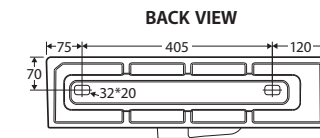

### Features

- Gloss white finish
- Vitreous china
- Requires 32 mm overflow waste (not included)
- Chrome overflow ring included
- Fill capacity: 5.85L

While we aim to ensure specifications are correct at the time of publication, Fienza reserves the right to make modifications without prior notice. Physical colour may vary from image shown. All measurements are shown in millimetres. For ceramic products, please allow +/- 10 mm tolerance for manufacturing variance. Always use physical product measurements for mark-ups and roughing-in as the technical drawing may differ from actual product received.